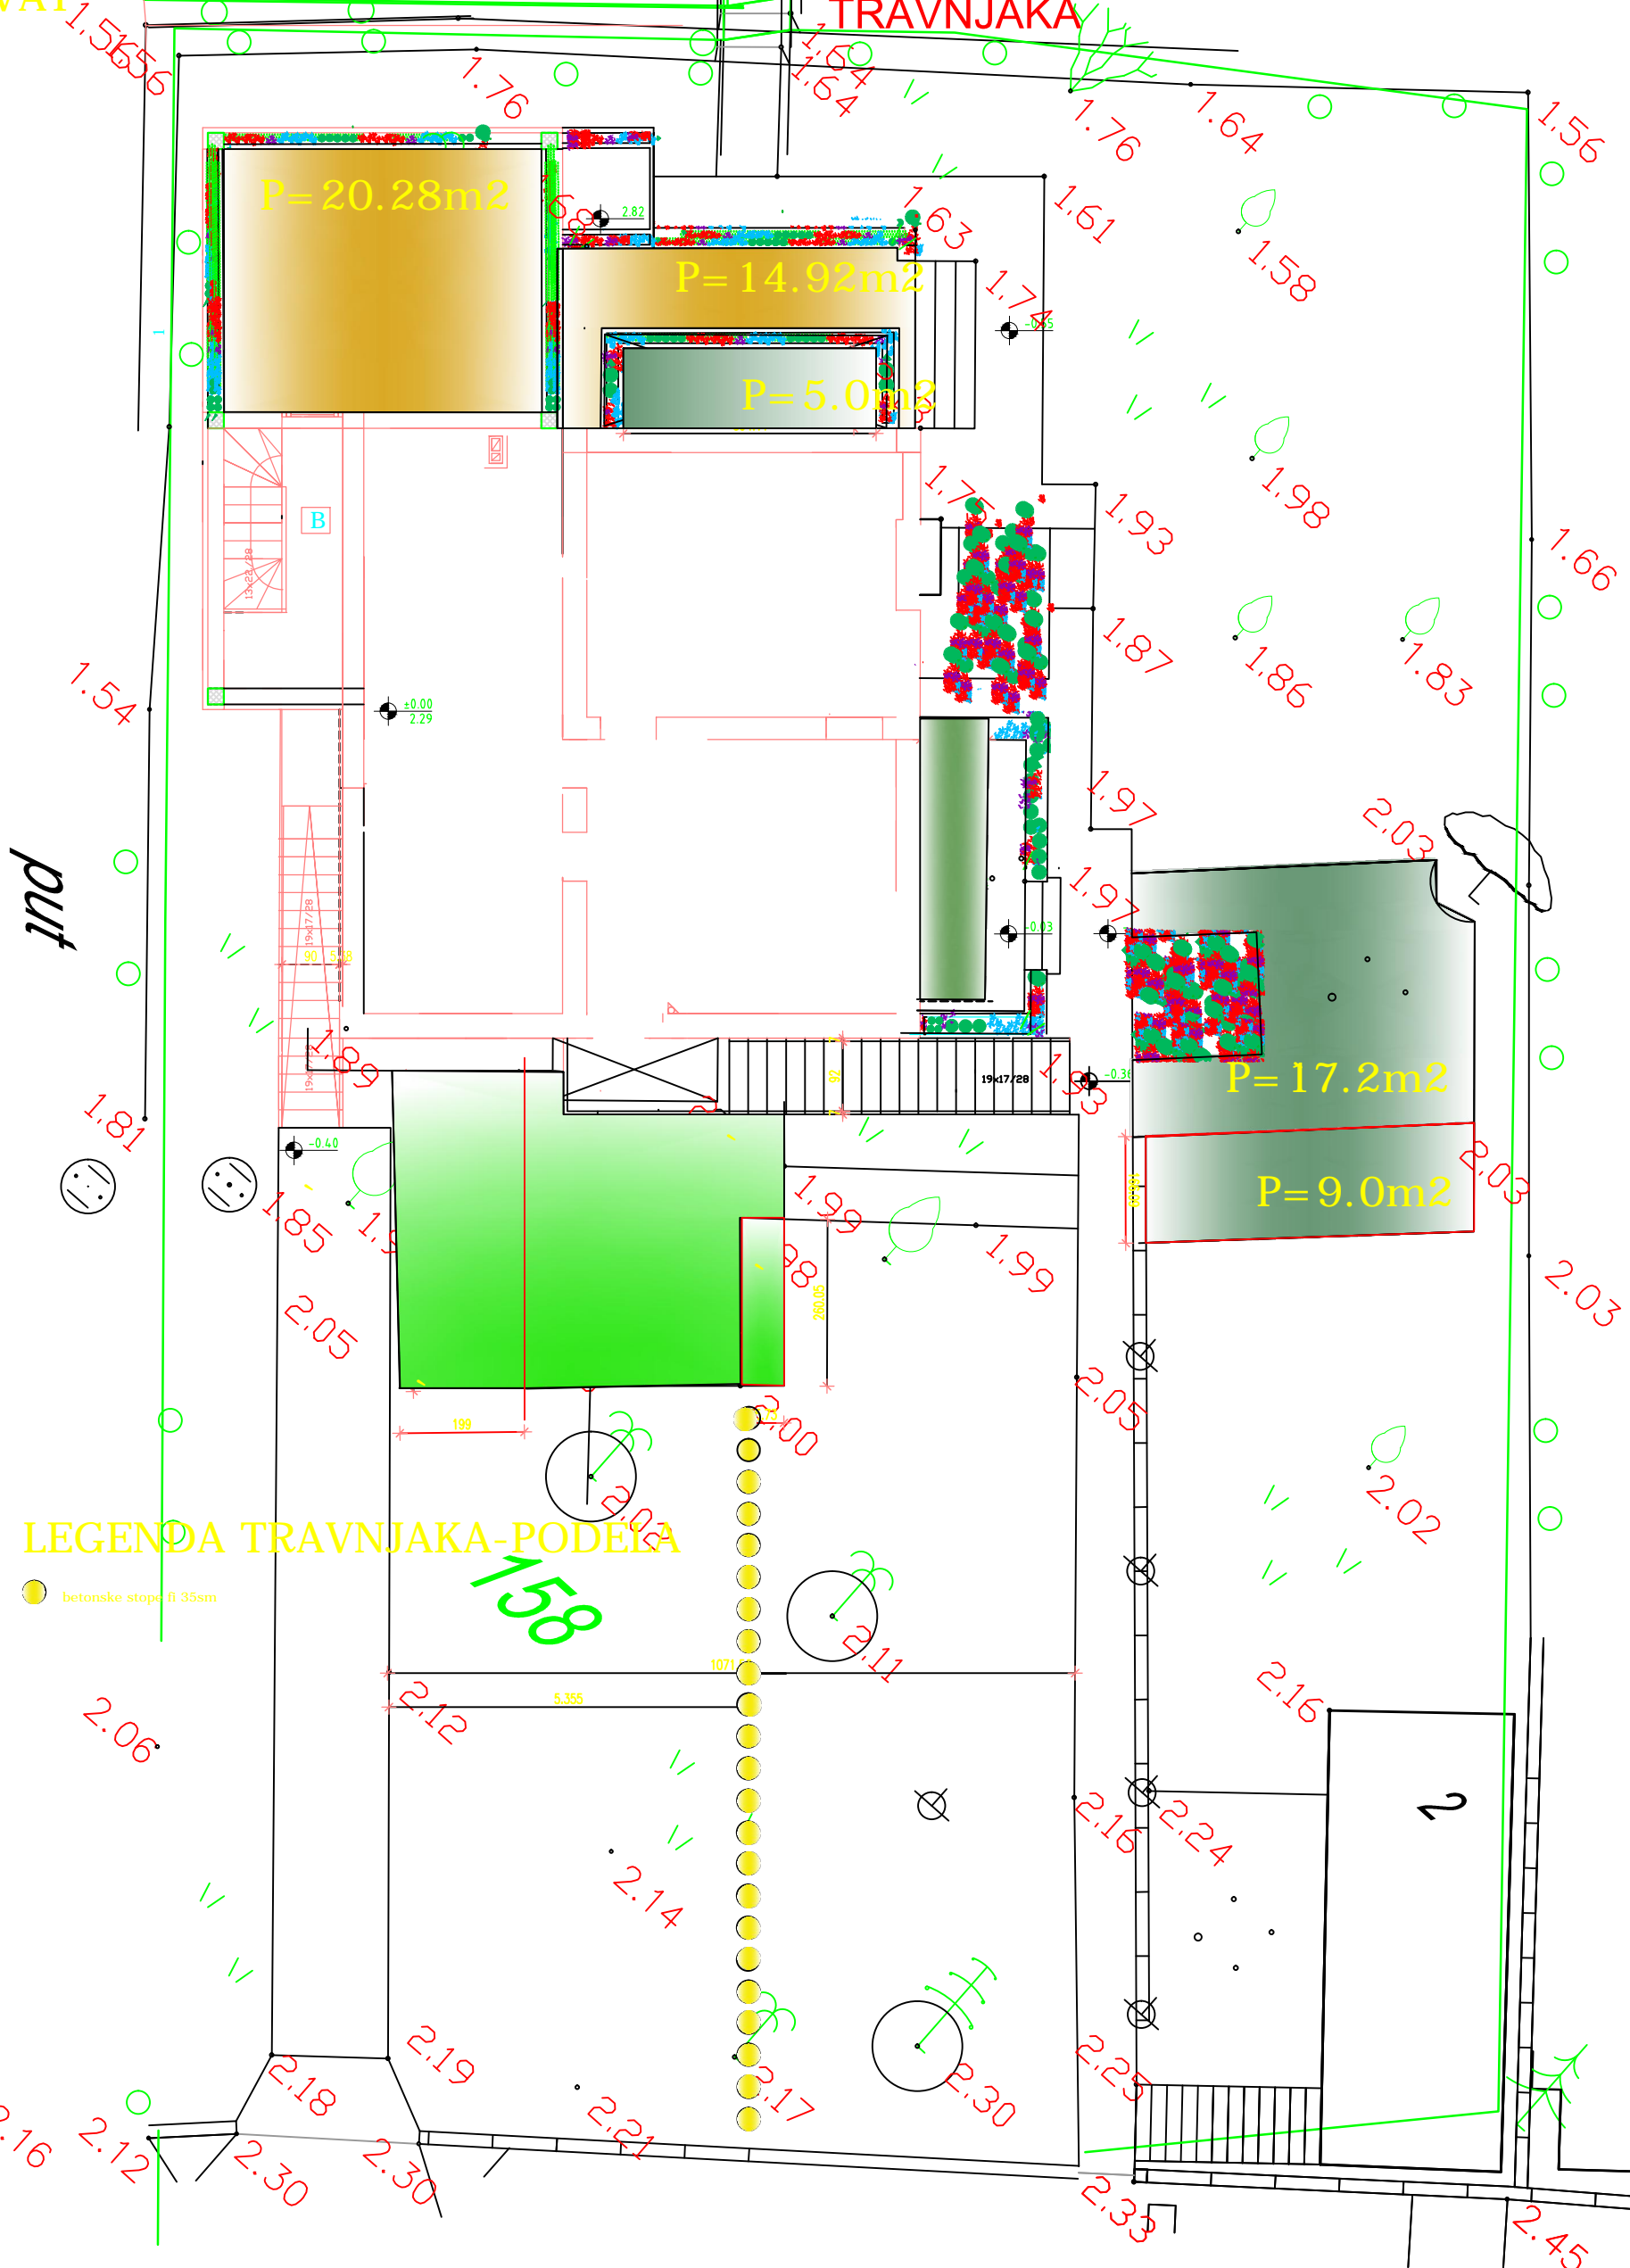

POROD. STAMB. ZGRADA - DOGRADNJA

DfcZXF'JY^\_UA]i h]bcj ] U'  
TIVAT

OSNOVA SA PRIKAZANIM POVRŠINAMA TRAVNJAKA

PRODUCED BY AN AUTODESK EDUCATIONAL PRODUCT

PRODUCED BY AN AUTODESK EDUCATIONAL PRODUCT

LEGENDA TRAVNJAKA-PODELA

● betonske stope fi 35sm